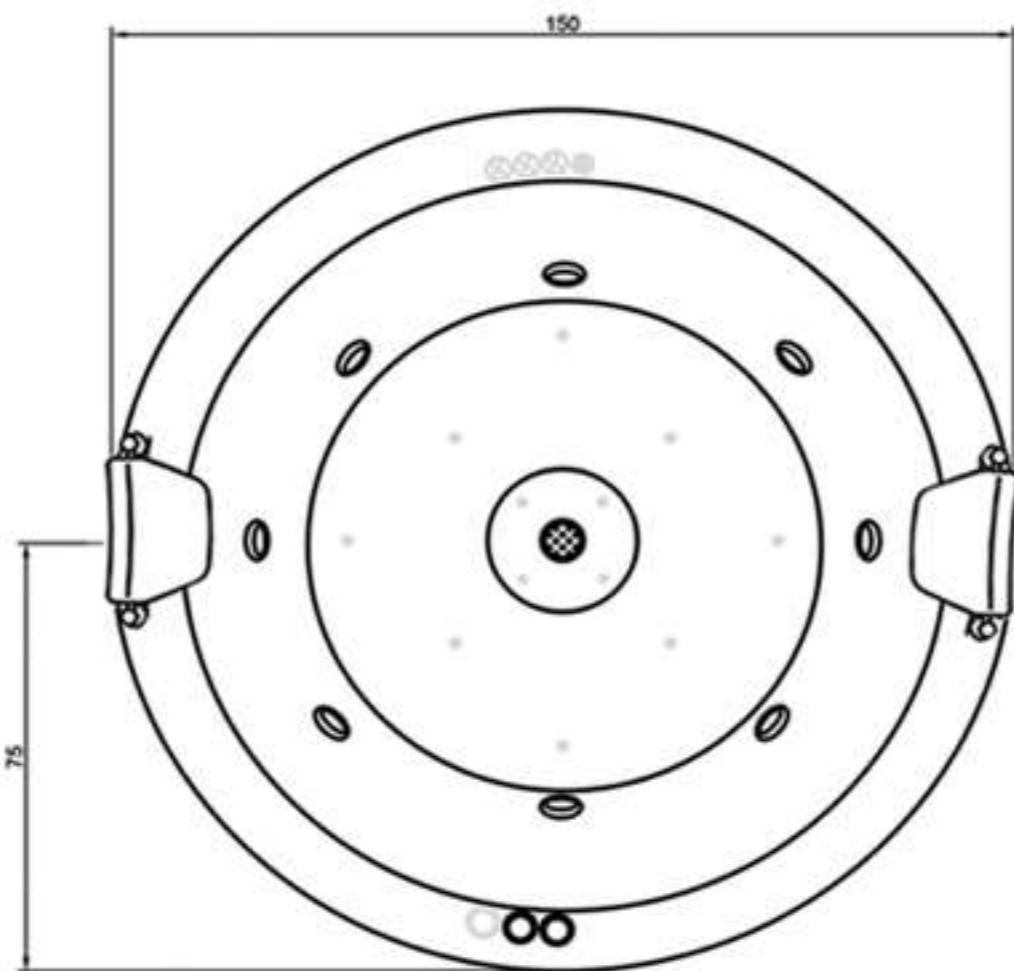

Rhyton
Jacuzzi Bathtub Faucets

SIDE

قطر

قطر

ارتفاع

150 cm

150 cm

75 cm

لينك محصول